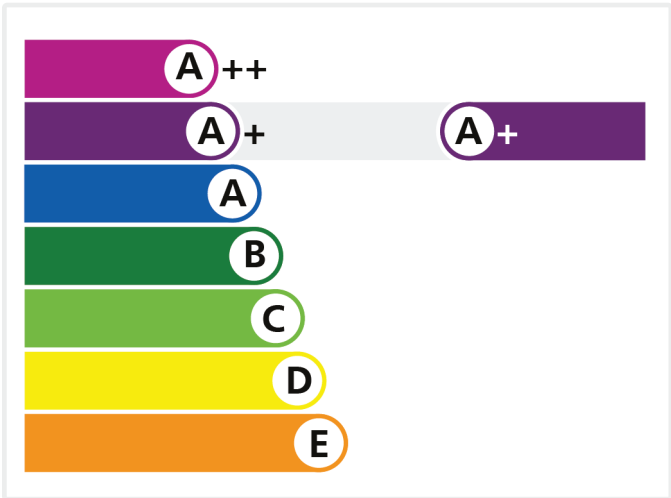

Proven Performance.

Energy Window

Whiteline Manufacturing Ltd

Energy+ Sculptured PlatinumNRG

A+ Rated

Licence No. 4623

Review Date: 31/12/2026

To verify this licence please visit bfrc.org

This label is not a statutory requirement. It is a voluntary label provided as a customer service to allow consumers to make informed decisions on the energy performance of competing products.

© Only to be reproduced by permission of British Fenestration Rating Council Ltd